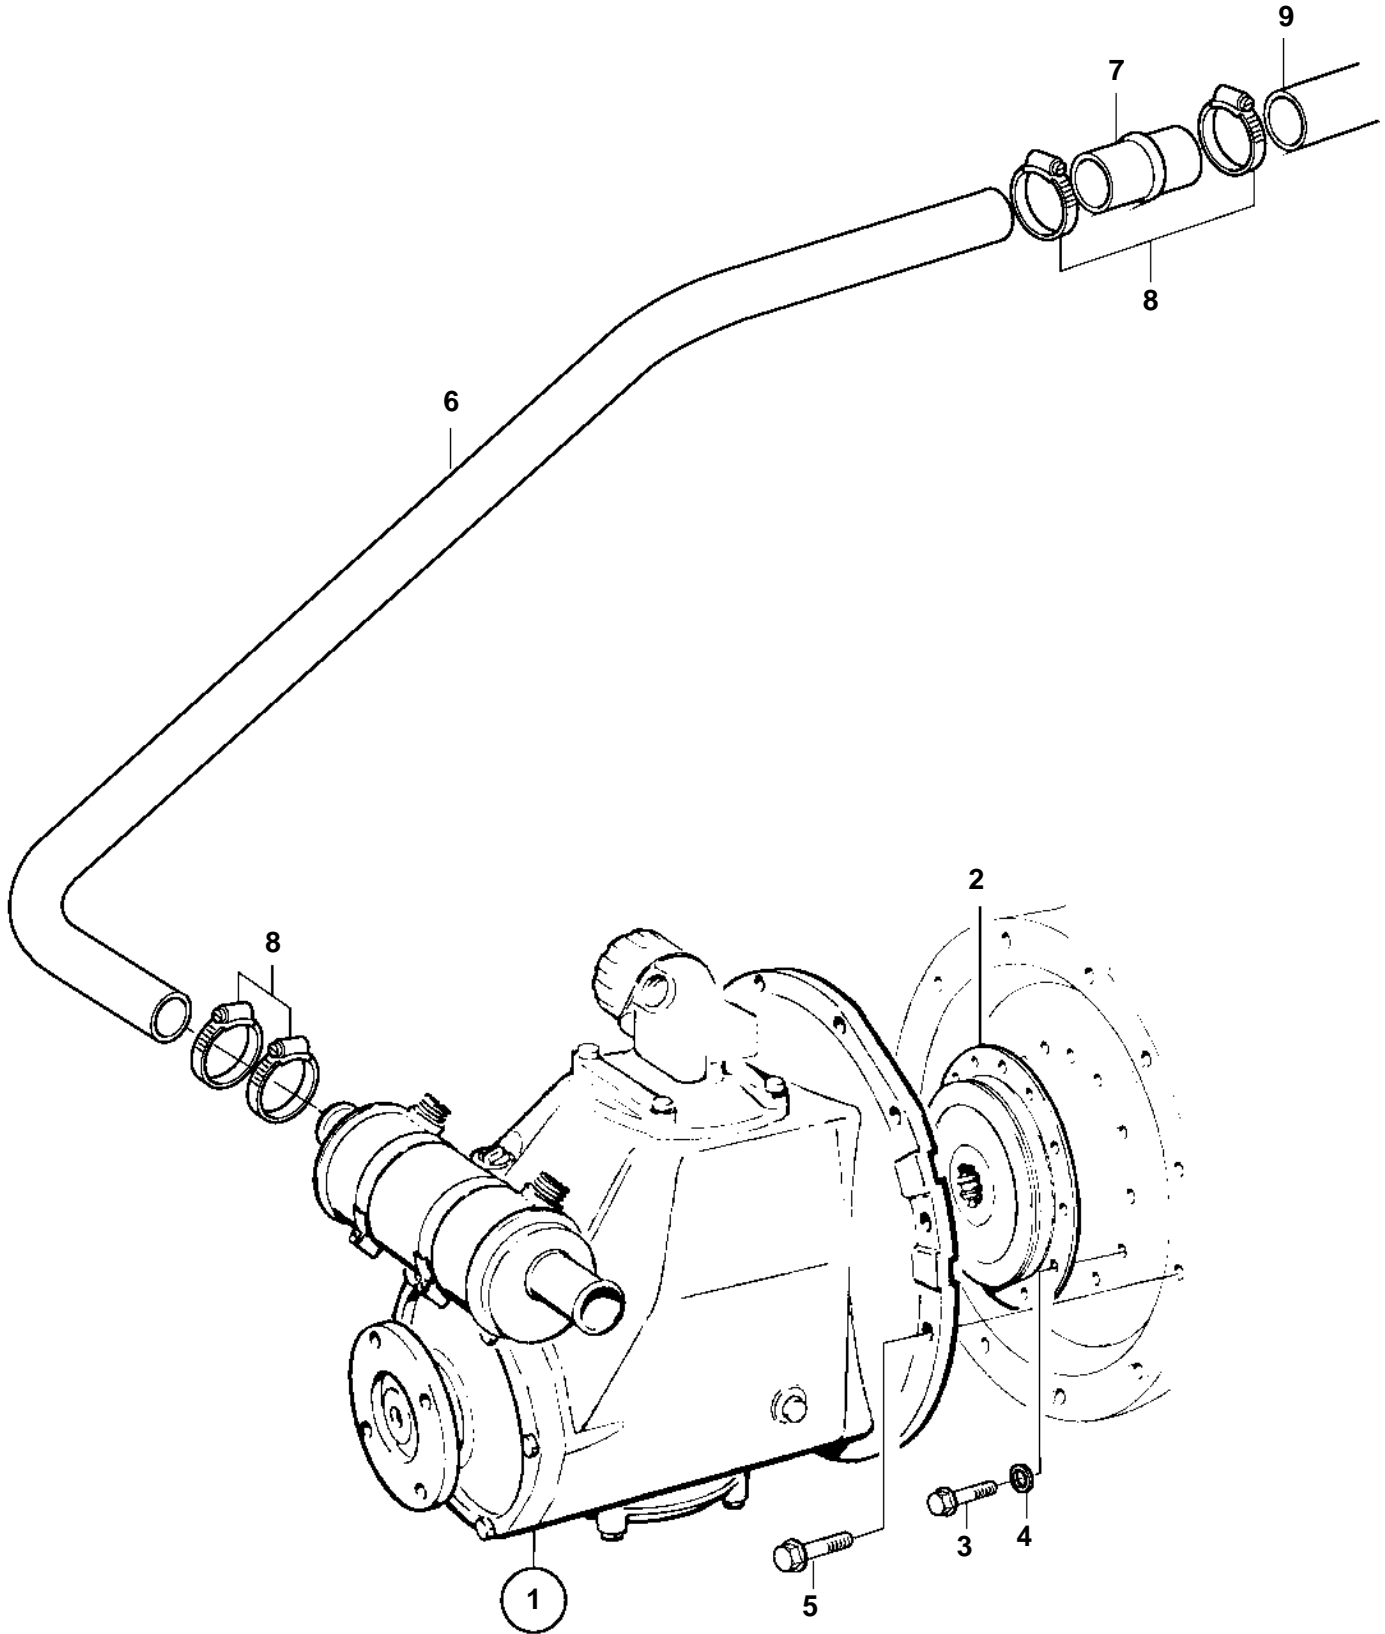

TMD41L-A, TAMD41P-A, TAMD41M-A, TAMD41H-A, TAMD41H-B

TMD41L-A, TAMD41P-A, TAMD41M-A, TAMD41H-A, TAMD41H-B

REF	PART NO.	QTY	DESCRIPTION	SEE SEC.	NOTES
1		1	Reversing gear		
				605	
2	854753	1	Vibration damper		Replaced by 1pcs 3582751, vibration damper, 6pcs 959227, screw and 6pcs 941907, spring washer.
	3582751	1	Vibration damper		
3	959227	6	Screw		
4	941907	6	Spring washer		
5	946752	9	Flange screw		
6	861739	1	Hose		
7	861090	1	Tube		
8	961669	4	Hose clamp		
9	861738	1	Hose		Reverse gear-sea water pump.